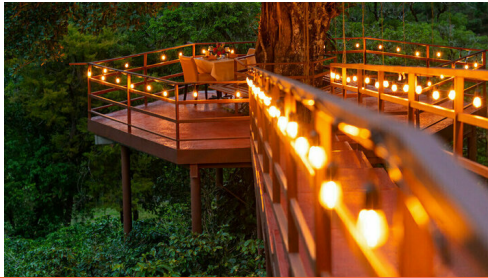

37th Annual Lobsterfest

Yorba Linda Sunrise Rotary Club Foundation

Los Establos Boutique Resort, Panama

Starting Bid **\$500.00**

LOS ESTABLOS BOUTIQUE RESORT - BOQUETE, PANAMA

Award winning 5-star boutique Inn boasting magnificent gardens, adventure walks, & breathtaking views Los Establos Boutique Inn, winner of TripAdvisor's Travelers Choice Award, is a distinctive collection of comfortable suites and accommodations nestled 4,000 feet above sea level. Spread across 16 acres in the midst of a lush coffee plantation, this charming estate offers panoramic views of the Barú Volcano set against Boquete's green mountains, blue waterfalls and rushing rivers. All deluxe accommodations feature marble bathrooms, regional artwork, and private patios, allowing for full enjoyment of the fresh mountain air. Amenities such as flat-screen TV's with satellite, plush bathrobes, and Wi-Fi ensure modern comforts coincide with Mother Nature's magnificence. Stroll along secret paths as you breathe in the aroma of coffee and the perfumes of the region's lush tropical gardens.